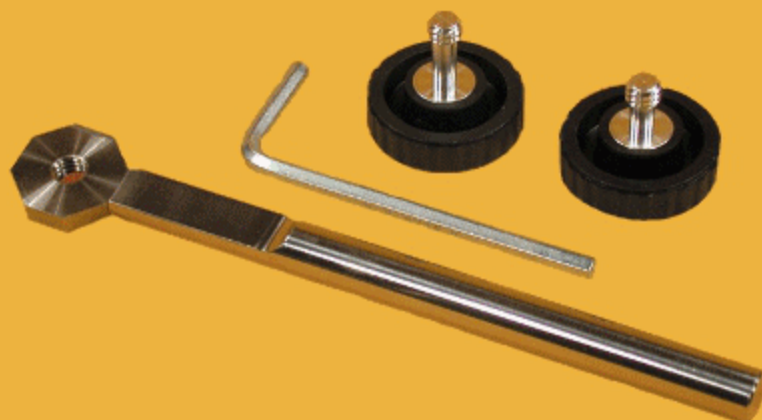

# CVS 8

Set of tools for attaching different cameras and to make adjustments on the stand.

Power supply: 6V 8A